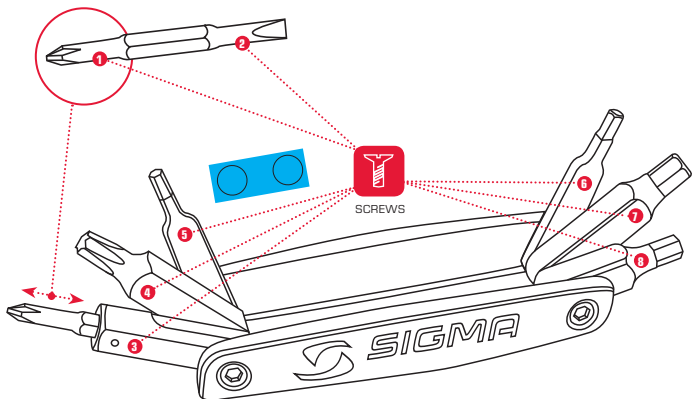

**SIGMA**<sup>®</sup>  
GERMANY

POCKET  
TOOL

SCREWS

**8**

Functions

**SMALL**

#### FUNKTIONEN / FUNCTIONS DE / US

- 1 Kreuzschraubendreher (PH1) / Phillips screwdriver (PH1)
- 2 Schlitzschraubendreher / Screwdriver
- 3 Innensechskant-Schlüssel 8 mm / Allen key 8 mm
- 4 Schraubenschlüssel T25 / Spanner T25
- 5 Innensechskant-Schlüssel 2,5 mm / Allen key 2.5 mm
- 6 Innensechskant-Schlüssel 3 mm / Allen key 3 mm
- 7 Innensechskant-Schlüssel 5 mm / Allen key 5 mm
- 8 Innensechskant-Schlüssel 4 mm / Allen key 4 mm