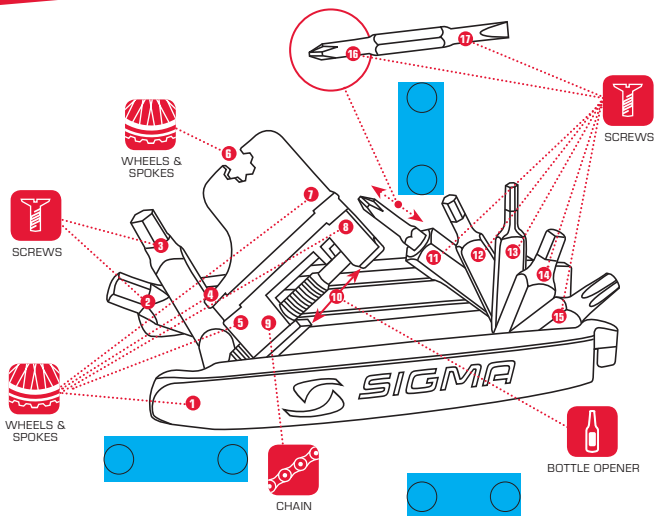

# POCKET TOOL

CHAIN

WHEELS & SPOKES

SCREWS

BOTTLE OPENER

**17**  
Functions

**MEDIUM**

# 17

Functions

POCKET TOOL MEDIUM

## FUNKTIONEN / FUNCTIONS DE / US

- 1 2 Reifenheber / 2 Tire levers
- 2 Innensechskant-Schlüssel 6 mm / Allen key 6 mm
- 3 Innensechskant-Schlüssel 5 mm / Allen key 5 mm
- 4 5 6 7 8 Nippelschlüssel (fünf Größen) / Spoke tool (five sizes)
- 9 Kettennieter / Chain tool
- 10 Flaschenöffner / Bottle opener