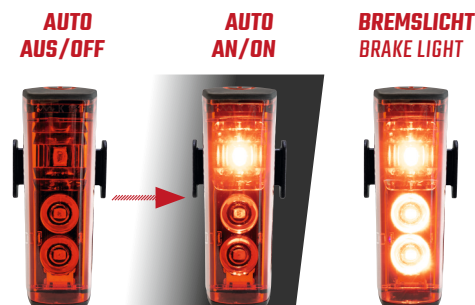

AURA 100 / BLAZE LINK SET

Seitlicher Light-Guide
Side-Light-Guide

OSRAM
LEDS Included
Hochleistungsoptik
High-performance optics

AURA 100 LINK:
4 Modi-
Display-Anzeige
4 modes indicator

+ Auto-Modus
Auto mode

AURA 100 & BLAZE LINK:
5-stufige Akku-
indikator-Anzeige
5-level battery
indicator

LINK
WIRELESS
CONNECTED
LIGHTS

SIGMA-ELEKTRO GmbH Dr. - Julius - Leber - Straße 15 67433 Neustadt / Weinstraße Germany

www.sigma.bike

ON
2X CLICK
OFF
LONG PRESS

SIGMA

StVZQ
BREMSLICHT
BRAKE LIGHT

POWER ON

ENTDECKE DAS LICHT VON
AURA 100 / BLAZE LINK SET
EXPERIENCE THE LIGHT OF
AURA 100 / BLAZE LINK SET

**WIRELESS
CONNECTED
LIGHTS**

SCREW BRACKET
SCHRAUBHALTERUNG