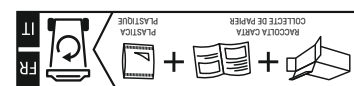

AURA 100 & BLAZE LINK:
5-stufige Akku-
indikator-Anzeige
5-level battery
indicator

LINK
WIRELESS
CONNECTED
LIGHTS

SIGMA-ELEKTRO GmbH Dr. - Julius - Leber - Straße 15 67433 Neustadt / Weinstraße Germany

www.sigma.bike

ON
2X CLICK
OFF
LONG PRESS

SIGMA

StVZQ
BREMSLICHT
BRAKE LIGHT

POWER ON

ENTDECKE DAS LICHT VON
AURA 100 / BLAZE LINK SET
EXPERIENCE THE LIGHT OF
AURA 100 / BLAZE LINK SET

**WIRELESS
CONNECTED
LIGHTS**

SCREW BRACKET
SCHRAUBHALTERUNG